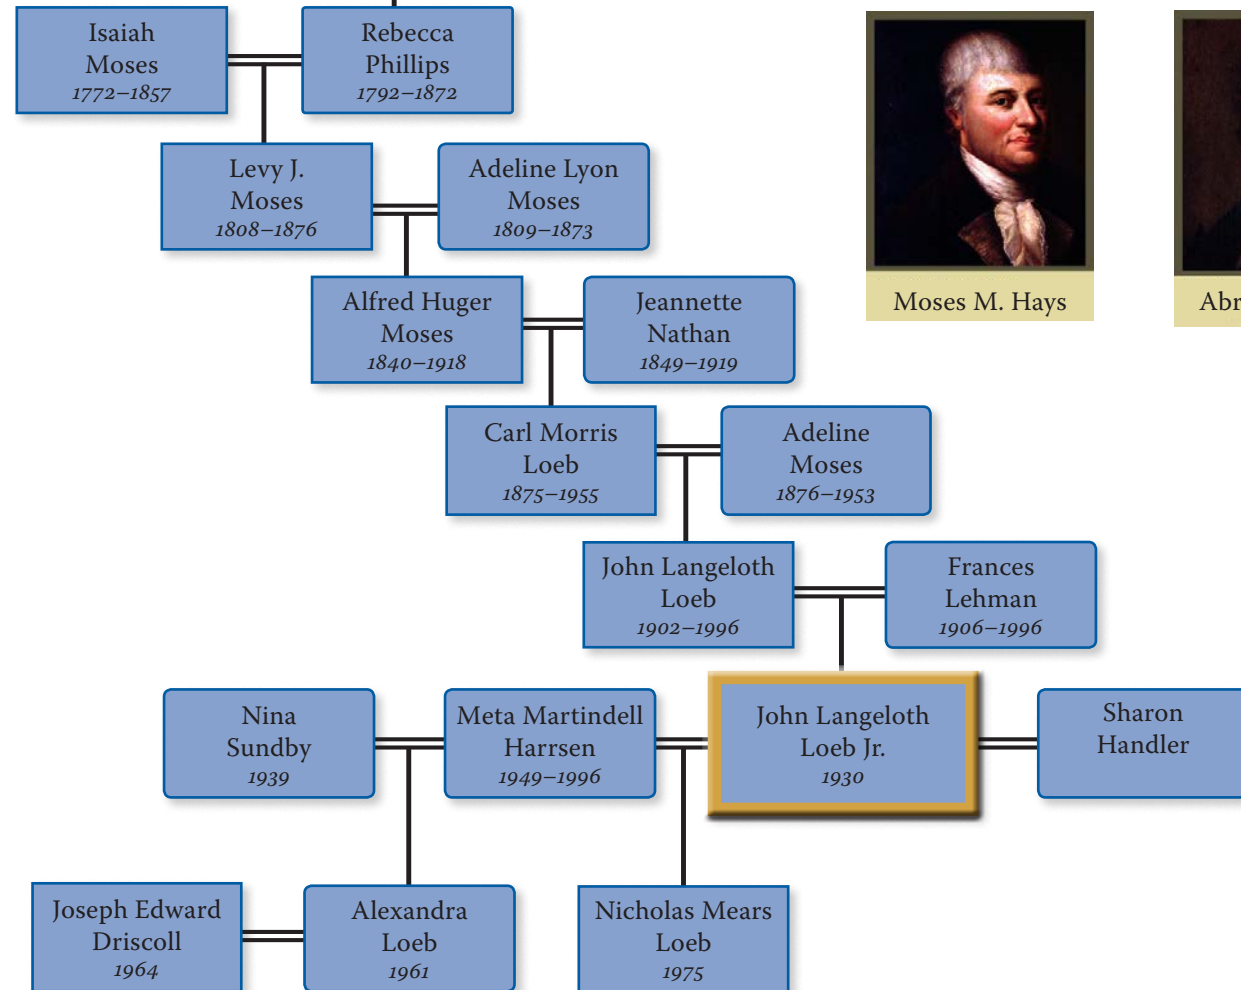

Loeb Family connections to Moses Seixas and the Touros of Newport, RI

Moses Raphael Levy

Grace Mears Levy

Judah Mears

Jochabed Michaels

Rachel Levy Seixas

Moses M. Hays

Abraham Touro

Judah Touro

Joshua Lopez

Grave or marker in the historic Colonial Jewish Burial Ground, Newport, RI

John Loeb Jr. Direct Line Ancestors

Collateral Relations (aunts, uncles, cousins & their spouses)

Family who lived in Newport, RI