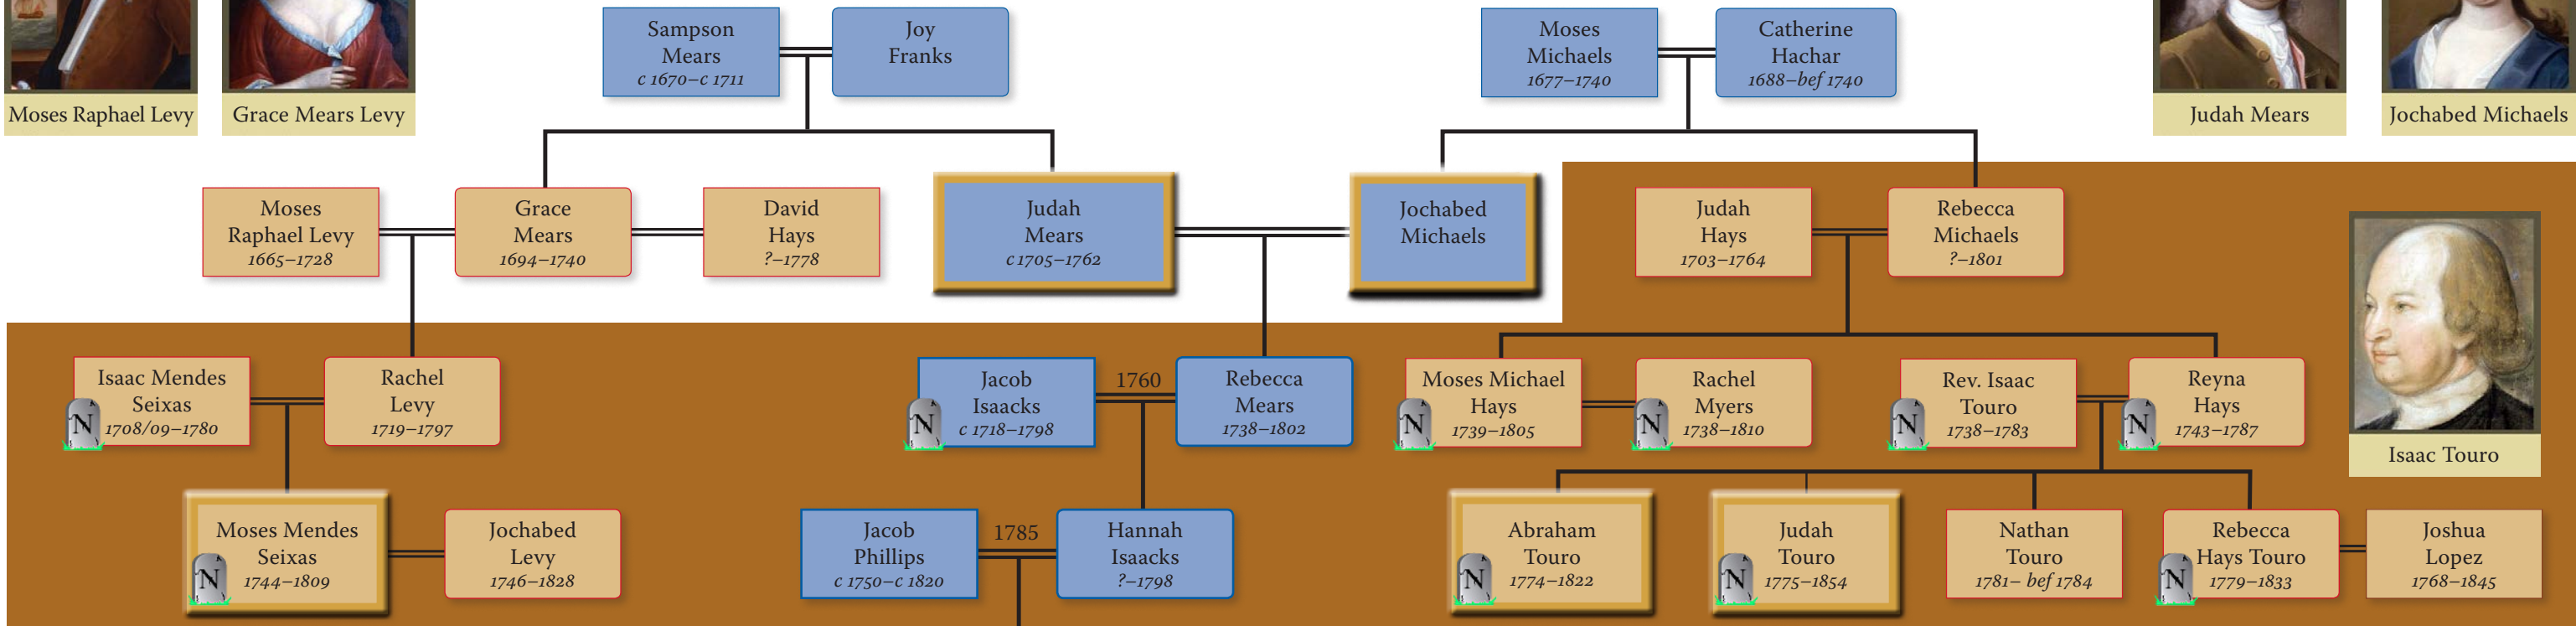

Loeb Family connections to Moses Seixas and the Touros of Newport, RI

Moses Raphael Levy

Grace Mears Levy

Judah Mears

Jochabed Michaels

Rachel Levy Seixas

Moses M. Hays

Abraham Touro

Judah Touro

Joshua Lopez

Grave or marker in the historic Colonial Jewish Burial Ground, Newport, RI

John Loeb Jr. Direct Line Ancestors

Collateral Relations (aunts, uncles, cousins & their spouses)

Family who lived in Newport, RI